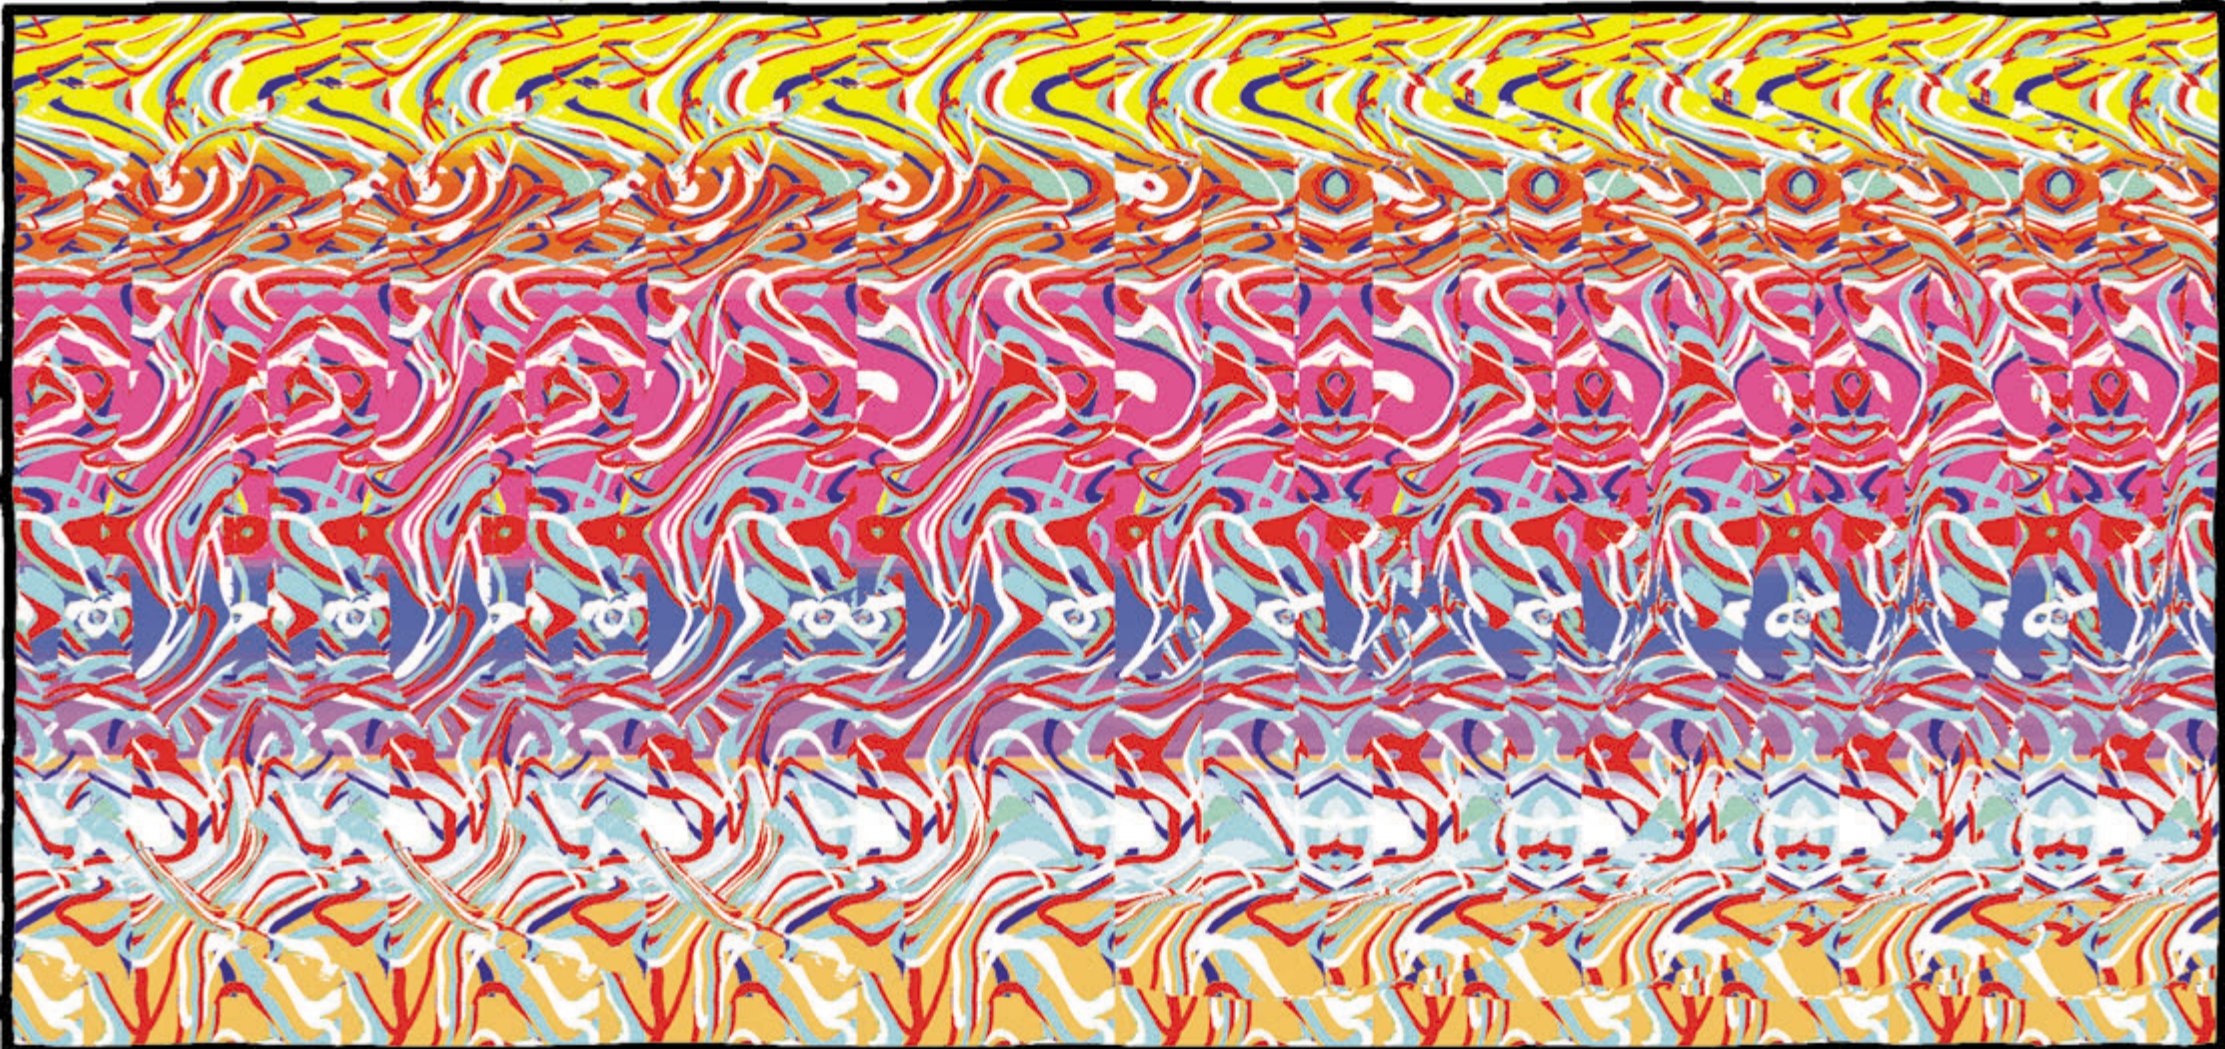

# MAGIC EYE®

HOLD THE IMAGE CLOSE TO YOUR NOSE, SLOWLY MOVE IT AWAY AND SUDDENLY A HIDDEN 3D ILLUSION  
WILL MAGICALLY APPEAR!

MAY 26, 2019 © MAGIC EYE INC. DISTRIBUTED BY ANDREWS MCMEELE

CLUE: RETRO

HIDDEN: NSIS 3DGE